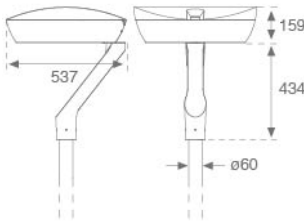

8101203 NIU ROTO-SYMMETR. HIT G12 35W CL. I GR.

Description:

Standard urban luminaire to adapt to conical trunk shaped column NIU LAMP brand. Made of textured grey lacquered aluminium injection. Includes architectural arm. Fitted with rotosymmetric optics and flat, tempered serigraphed glass. Maintenance system without tools. Class I luminaire with IP66. Electromagnetic equipment included. For 1 35 W HIT G12.

Finish: Texturised grey

Weight 19,7 g

Maximum surface exposed to wind: 0,23 M2

Installation: Integrated in light-pole

Lamp:

Power	Frequency	Lampholder	Lamp	NºLEDs-model	° K	CRI
35W	230V-50HZ	G12	HIT			

Gear:

Product code: 9600353 **Description:** NIU ACC. COLUMN ADAPTER Ø76MM

Product code: 9635873 **Description:** CONICAL COLUMN 4M V2010 GREY
9636873 CONICAL COLUMN 6M V2010 GREY
9637873 CONICAL COLUMN 8M V2010 GREY
9638873 CONICAL COLUMN 10M V2010 GREY