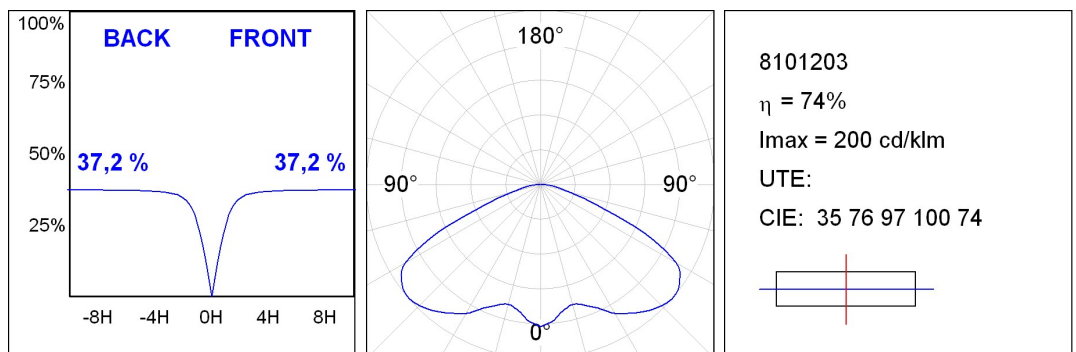

Finish: Texturised grey

Weight 19,7 g

Maximum surface exposed to wind: 0,23 M2

Installation: Integrated in light-pole

Lamp:

Power	Frequency	Lampholder	Lamp	NºLEDs-model	° K	CRI
35W	230V-50HZ	G12	HIT			

Gear:

Type: Electromagnetic

Ignitions: 1

Plum: 41.5W

Technical features:

Quality certificates:

Photometrical data:

FHS: 0 %

Assembly