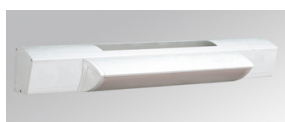

Optical

Product code: 8547940 DIRECT LIGHTING 2X18W INC IN THE PROFILE
8547950 DIRECT LIGHTING 2X14W INC IN THE PROFILE
8548940 DIRECT LIGHTING 1X18W INC IN THE PROFILE