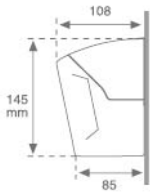

8503010 HOSPITAL LUM. BODY TO PERSONALIZE

Description:

Standard 1135mm body to personalize luminaires and mechanisms HOSPITAL LAMP brand. Made of textured, white lacquered aluminium extrusion.

Finish: Texturised white

Dimensions: 1.135 x 108 x 145 mm

Weight 5.200 g

Installation: Wall attached

Lamp:

Power	Frequency	Lampholder	Lamp	NºLEDs-model	° K	CRI
3X18W	230V-50HZ	G13	T8/T26			

Gear:

Type: Electromagnetic

Ignitions: 2