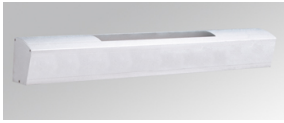

Product code: 8542270
Description: HOSPITAL 2X18W PCAR. W/O. SWITCH CORD

Product code: Description:

8547960	INDIRECT LIGHTING 1X18W INC IN THE PROF
8547970	INDIRECT LIGHTING 2X14W INC IN THE PROF
8547980	INDIRECT LIGHTING 1X55W TC-L IN THE PROF
8548060