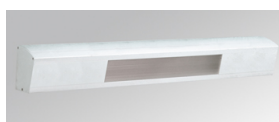

Product code: 8547940 DIRECT LIGHTING 2X18W INC IN THE PROFILE
8547950 DIRECT LIGHTING 2X14W INC IN THE PROFILE
8548940 DIRECT LIGHTING 1X18W INC IN THE PROFILE