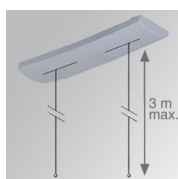

Finish: Matte white**Dimensions:** 1.254 x 177 x 55 mm**Weight** 3.000 g**Installation:** Surface**Lamp:**

Power	Frequency	Lampholder	Lamp	NºLEDs-Model-Brand	° K	CRI
2X28/54W	230V-50HZ	G5	T5/T16			

Gear:**Type:** Electronic**Ignitions:** 1**Plum:** 63W/115W**Technical features:****Quality certificates:****Photometrical data:**

UGR: 19

Suspension

Product code: 9607490 **Description:** TWO CABLES SUSPENSION WHITE

Product code: 9607493 **Description:** TWO CABLES SUSPENSION GREY

Product code: 9608633 **Description:** 3000mm ADJUSTABLE "Y" SUSPENSION

Product code: 9627490 **Description:** ELECTROMECC. SUSP. OF TWO STEEL CABLE WH

Product code: 9627493 **Description:** ELECTROMECC. SUSP. OF TWO STEEL CABLE GR

Product code: 9628630 **Description:** SUSP. ADJUST. "Y" FOR STRUCTURES WHITE