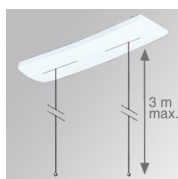

Suspension

Product code: 9607490 **Description:** TWO CABLES SUSPENSION WHITE