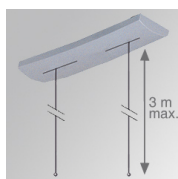

Product code: 9607493 **Description:** TWO CABLES SUSPENSION GREY