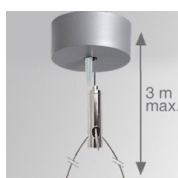

7842000 EXTRAPLANA DIR. BLUM T5 2X28/54W WH.

**Description:**

Standard direct radiation surface luminaire EXTRAPLANA LAMP brand. Made of white lacquered steel plate. Optics with high visual comfort made of high purity aluminium. For 2 28/54W T5. Multi-power electronic equipment. Luminaires joint parts, continuous line, included.

Finish: Matte white**Dimensions:** 1.254 x 177 x 55 mm**Weight** 3.000 g**Installation:** Surface**Lamp:**

Power	Frequency	Lampholder	Lamp	NºLEDs-Model-Brand	° K	CRI
2X28/54W	230V-50HZ	G5	T5/T16			

Gear:**Type:** Electronic**Ignitions:** 1**Plum:** 63W/115W**Technical features:****Quality certificates:****Photometrical data:**

Product code: 9627490 **Description:** ELECTROMECC. SUSP. OF TWO STEEL CABLE WH

Product code: 9627493 **Description:** ELECTROMECC. SUSP. OF TWO STEEL CABLE GR

Product code: 9628630 **Description:** SUSP. ADJUST. "Y" FOR STRUCTURES WHITE