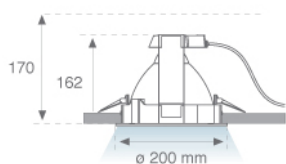

DOMO

8601830 **DOMO 195 HIT-G12 35/70/150W WH.**

Description:

Round recessed downlight, model DOMO 195, LAMP brand. Made of matt white-lacquered die-cast aluminium and with protection glass. With Wide Flood optics. For HIT 35/70/150W.

Finish: Matte white

Weight 1.000 g

IEE: A+

Installation: Recessed

Lamp:

Power	Frequency	Lampholder	Lamp	NºLEDs-Model-Brand	° K	CRI
35/70/150W	P.S.	G12	HIT			

Gear:

Type: Without gear (requires external gear)