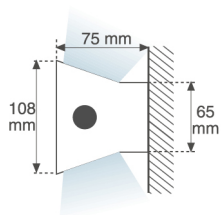

8842400 APP. AMBIENT 2X14/24W AVEC TIRETTE POLYC

Description:

Bedside light-wall luminaire with direct and indirect radiation and switch with pull cord model AMBIENT by LAMP. Made of matt white-lacquered extruded aluminium. With multi-power electronic control gear. For 2 T5 14/24W.

Finish: Matte white

Dimensions: 700 x 75 x 108 mm

Weight 1.500 g

Installation: Wall attached

Lamp:

Power	Frequency	Lampholder	Lamp	N°LEDs-model	° K	CRI
2X14/24W	230V-50HZ	G5	T5/T16			

Gear:

Type: Electronic