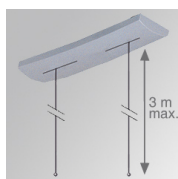

Product code: 7205260 **Description:** JOINING PIECE 4 COUPLER TO 90° FOR FLAT

Product code: 7206400 **Description:** END COVER FLAT WHITE

Product code: 9606010 **Description:** SET OF 2 FIXINGS PER JOINT

Suspension

Product code: 9607490 **Description:** TWO CABLES SUSPENSION WHITE

Product code: 9607493 **Description:** TWO CABLES SUSPENSION GREY

Product code: 9608603 **Description:** 3000mm ADJUSTABLE "Y" MINI-DUELAMP SUSP.
 9608633 3000mm ADJUSTABLE "Y" SUSPENSION
 9608663 3000mm ADJUSTABLE "Y" DUELAMP SUSP.

Product code: 9627490 **Description:** ELECTROMECC. SUSP. OF TWO STEEL CABLE WH

Product code: 9627493 **Description:** ELECTROMECC. SUSP. OF TWO STEEL CABLE GR

Product code: 9628600 **Description:** SUSP. ELECTROMECCANICAL "Y" M-DUELAMP WH
 9628630 SUSP. ADJUST. "Y" FOR STRUCTURES WHITE
 9628660 SUSP. ADJUST. "Y" FOR DUELAMP WHITE