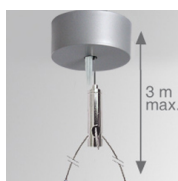

Product code: 7205260 **Description:** JOINING PIECE 4 COUPLER TO 90° FOR FLAT

Product code: 7206400 **Description:** END COVER FLAT WHITE

Product code: 9606010 **Description:** SET OF 2 FIXINGS PER JOINT

Suspension

Product code: 9607490 **Description:** TWO CABLES SUSPENSION WHITE

Product code: 9607493 **Description:** TWO CABLES SUSPENSION GREY

Product code: 9608603 **Description:** 3000mm ADJUSTABLE "Y" MINI-DUELAMP SUSP.
 9608633 3000mm ADJUSTABLE "Y" SUSPENSION
 9608663 3000mm ADJUSTABLE "Y" DUELAMP SUSP.

Product code: 9627490 **Description:** ELECTROMECC. SUSP. OF TWO STEEL CABLE WH

Product code: 9627493 **Description:** ELECTROMECC. SUSP. OF TWO STEEL CABLE GR

Product code: 9628600 **Description:** SUSP. ELECTROMECCANICAL "Y" M-DUELAMP WH
 9628630 SUSP. ADJUST. "Y" FOR STRUCTURES WHITE
 9628660 SUSP. ADJUST. "Y" FOR DUELAMP WHITE