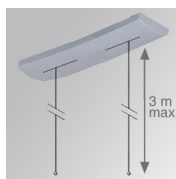

Product code: 9607493 **Description:** TWO CABLES SUSPENSION GREY