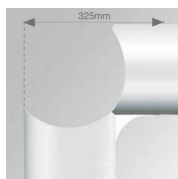

Finish: Matte white

Dimensions: 1.530 x 200 x 60 mm

Weight 4.200 g

Installation: Suspended

Lamp:

Power	Frequency	Lampholder	Lamp	NºLEDs-model	° K	CRI
2X28/54W	230V-50HZ	G5	T5/T16			80
50W	12V 50/60Hz	BA-15D	QR-70			

Product code: 7205000 **Description:** FLAT x m SECTION

Product code: 7205200 **Description:** 90° ELBOW JOINT FLAT WHITE

Product code: 7205240 **Description:** JOINING PIECE COUPLER TO 90° FLAT WHITE

Product code: 7205250 **Description:** JOINING PIECE 3 COUPLER TO 90° FOR FLAT