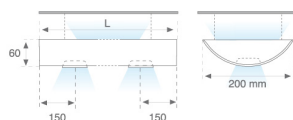

FLAT

7244240 FLAT L.C. 2X54W + 2 PROY.QR-70 50W WHITE

Description:

Standard surface luminaire with direct-indirect radiation FLAT LAMP brand. Made from matt white lacquered aluminium extrusion. For 2 T-5 with 54W and including 840 colour lamps and 2 QR70 with 50W.

Finish: Matte white

Dimensions: 1.530 x 200 x 60 mm

Weight 4.200 g

Installation: Suspended

Lamp:

Power	Frequency	Lampholder	Lamp	NºLEDs-model	° K	CRI
2X28/54W	230V-50HZ	G5	T5/T16			80
50W	12V 50/60Hz	BA-15D	QR-70			