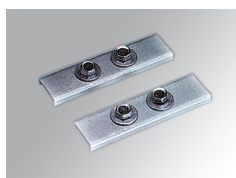

Product code: 7205000 **Description:** FLAT x m SECTION

Product code: 7205200 **Description:** 90° ELBOW JOINT FLAT WHITE

Product code: 7205240 **Description:** JOINING PIECE COUPLER TO 90° FLAT WHITE

Product code: 7205250 **Description:** JOINING PIECE 3 COUPLER TO 90° FOR FLAT

Product code: 7205260 **Description:** JOINING PIECE 4 COUPLER TO 90° FOR FLAT

Product code: 7206400 **Description:** END COVER FLAT WHITE

Product code: 9606010 **Description:** SET OF 2 FIXINGS PER JOINT

Suspension

Product code: 9607490 **Description:** TWO CABLES SUSPENSION WHITE

Product code: 9607493 **Description:** TWO CABLES SUSPENSION GREY

Product code: 9608603 **Description:** 3000mm ADJUSTABLE "Y" MINI-DUELAMP SUSP.
 9608633 3000mm ADJUSTABLE "Y" SUSPENSION
 9608663 3000mm ADJUSTABLE "Y" DUELAMP SUSP.