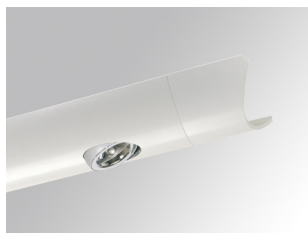

FLAT

7244240 FLAT L.C. 2X54W + 2 PROY.QR-70 50W WHITE

Description:

Standard surface luminaire with direct-indirect radiation FLAT LAMP brand. Made from matt white lacquered aluminium extrusion. For 2 T-5 with 54W and including 840 colour lamps and 2 QR70 with 50W.

Finish: Matte white

Dimensions: 1.530 x 200 x 60 mm

Weight 4.200 g

Installation: Suspended

Lamp:

Power	Frequency	Lampholder	Lamp	NºLEDs-model	° K	CRI
2X28/54W	230V-50HZ	G5	T5/T16			80
50W	12V 50/60Hz	BA-15D	QR-70			

Gear:

Type: Electronic

Ignitions: 2

Plum: 63W/115W+200W

Technical features:

Quality certificates:

Photometrical data:

Assembly