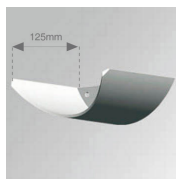

Finish: Matte white

Dimensions: 1.530 x 200 x 60 mm

Weight 4.200 g

Installation: Suspended

Lamp:

Power	Frequency	Lampholder	Lamp	NºLEDs-model	° K	CRI
2X28/54W	230V-50HZ	G5	T5/T16			80
50W	12V 50/60Hz	BA-15D	QR-70			

Product code: 7205000 **Description:** FLAT x m SECTION

Product code: 7205200 **Description:** 90° ELBOW JOINT FLAT WHITE

Product code: 7205240 **Description:** JOINING PIECE COUPLER TO 90° FLAT WHITE

Product code: 7205250 **Description:** JOINING PIECE 3 COUPLER TO 90° FOR FLAT

Product code: 7205260 **Description:** JOINING PIECE 4 COUPLER TO 90° FOR FLAT

Product code: 7206400 **Description:** END COVER FLAT WHITE

Product code: 9606010 **Description:** SET OF 2 FIXINGS PER JOINT