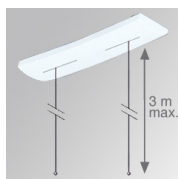

Suspension

Product code: 9607490 **Description:** TWO CABLES SUSPENSION WHITE