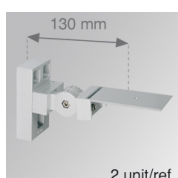

Product code: 9600063
Description: 2 ADJUSTABLE WALL SUPPORT GREY