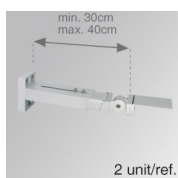

Product code: 5404770
Description: BASIC WALL M'TING END BRACKETS
5407410 BASIC INT WALL M'TING BRACKET

Product code: 9600050
Description: 2 ADJUSTABLE AND EXTENSIBLE WALL SUPPORTOR

Product code: 9600053
Description: 2 ADJUSTABLE AND EXTENSIBLE WALL SUPPORTOR