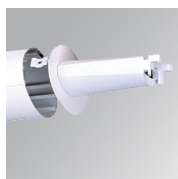

5441000 LUM.BASIC 1x18W HF

Description:

Standard direct radiation surface luminaire BASIC LAMP brand. Made of bright white lacquered aluminium extrusion and shiny aluminium reflector of high purity. Without diffuser and with electronic equipment. For 2 T- 8 of 18W.

Ignitions: 1

Technical features:

Quality certificates:

Photometrical data:

Assembly

Product code: 5405000
Description: BASIC x m SECTION

5405100 BASIC x m COVER

Product code: 5405200
Description: BASIC 90Deg ELBOW

Product code: 5405210
Description: (T) JOINT PROFILE BASIC

Product code: 5405220
Description: "BASIC ""X"" JUNTION"

Product code: 5406400
Description: BASIC END CAP

Product code: 5406410
Description: BASIC BALL JOINT END CAP

Product code: 9606010
Description: SET OF 2 FIXINGS PER JOINT

Product code: 9606040
Description: BALL JOINT DIAMETRE 170MM WHITE

Suspension

- Product code:** **Description:**
- 9601010 WHITE RIGID SUSPENSIÓN 1000mm
 - 9601020 WHITE RIGID SUSPENSIÓN 250mm
 - 9601050 WHITE RIGID SUSPENSIÓN 500mm
 - 9601100 WHITE RIGID SUSPENSIÓN 1000mm