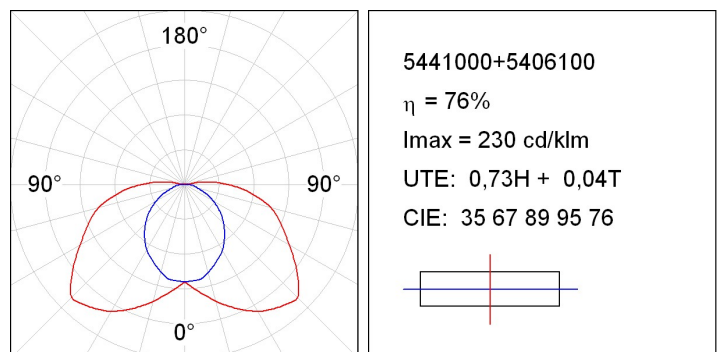

Technical features:

Quality certificates:

Photometrical data: