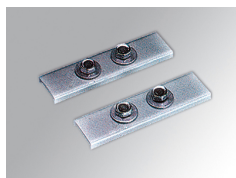

Product code: 5405210
Description: (T) JOINT PROFILE BASIC

Product code: 5405220
Description: "BASIC ""X"" JUNTION"

Product code: 5406400
Description: BASIC END CAP

Product code: 5406410
Description: BASIC BALL JOINT END CAP

Product code: 9606010
Description: SET OF 2 FIXINGS PER JOINT

Product code: 9606040
Description: BALL JOINT DIAMETRE 170MM WHITE

Suspension

- Product code:** **Description:**
- 9601010 WHITE RIGID SUSPENSIÓN 1000mm
 - 9601020 WHITE RIGID SUSPENSIÓN 250mm
 - 9601050 WHITE RIGID SUSPENSIÓN 500mm
 - 9601100 WHITE RIGID SUSPENSIÓN 1000mm

- Product code:** **Description:**
- 9601313 STEEL CABLE SUSPENSION 1000mm
 - 9601343 STEEL CABLE SUSPENSION 4000mm

- Product code:** **Description:**
- 9607510 WHITE PLATED COMMON 1000mm. CABLE SUSP
 - 9607513 NICKEL PLATED COMMON 1000mm. CABLE SUSP
 - 9607540 SUSPENSION STEEL CABLE 4 MTS
 - 9607543 NICKEL PLATED COMMON 4000mm. CABLE SUSP