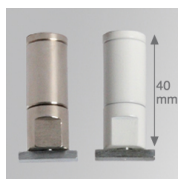

1. **Product code:** **Description:**
2. 9607610 DIRECT SUSPENSION WHITE
   - 9607613 NICKEL PLATED DIRECT SUSPENSION