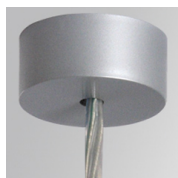

5441000 LUM.BASIC 1x18W HF

Description:

Standard direct radiation surface luminaire BASIC LAMP brand. Made of bright white lacquered aluminium extrusion and shiny aluminium reflector of high purity. Without diffuser and with electronic equipment. For 2 T- 8 of 18W.

Product code: 9606010
Description: SET OF 2 FIXINGS PER JOINT

Product code: 9606040
Description: BALL JOINT DIAMETRE 170MM WHITE

Suspension

- Product code:** **Description:**
- 9601010 WHITE RIGID SUSPENSIÓN 1000mm
 - 9601020 WHITE RIGID SUSPENSIÓN 250mm
 - 9601050 WHITE RIGID SUSPENSIÓN 500mm
 - 9601100 WHITE RIGID SUSPENSIÓN 1000mm

- Product code:** **Description:**
- 9601313 STEEL CABLE SUSPENSION 1000mm
 - 9601343 STEEL CABLE SUSPENSION 4000mm

- Product code:** **Description:**
- 9607510 WHITE PLATED COMMON 1000mm. CABLE SUSP
 - 9607513 NICKEL PLATED COMMON 1000mm. CABLE SUSP
 - 9607540 SUSPENSION STEEL CABLE 4 MTS
 - 9607543 NICKEL PLATED COMMON 4000mm. CABLE SUSP

- Product code:** **Description:**
- 9607610 DIRECT SUSPENSION WHITE
 - 9607613 NICKEL PLATED DIRECT SUSPENSION

- Product code:** **Description:**
- 9608590 SCREW UNION FOR 2 RIGID SUSP. M13/100 W

- Product code:** **Description:**
- 9608640 5 METERS WHITE DECORATIVE CEILING ROSE
 - 9658640 4 METERS GREY DECORATIVE CEILING ROSE