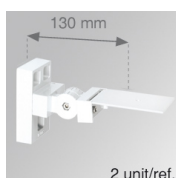

Product code: 5404770
Description: BASIC WALL M'TING END BRACKETS
5407410 BASIC INT WALL M'TING BRACKET

Product code: 9600050
Description: 2 ADJUSTABLE AND EXTENSIBLE WALL SUPPORTOR

Product code: 9600053
Description: 2 ADJUSTABLE AND EXTENSIBLE WALL SUPPORTOR