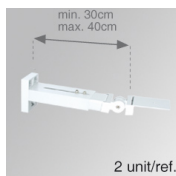

Product code: 5404770
Description: BASIC WALL M'TING END BRACKETS
5407410 BASIC INT WALL M'TING BRACKET

Product code: 9600050
Description: 2 ADJUSTABLE AND EXTENSIBLE WALL SUPPORTOR

Product code: 9600053
Description: 2 ADJUSTABLE AND EXTENSIBLE WALL SUPPORTOR