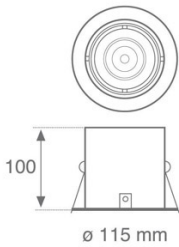

9241100 **MINI ORBIT GIMBAL LED WW WFL WH.**

Description:

Round recessed downlight with cardan system model MINI ORBIT , LAMP brand. Made of white-lacquered die-cast aluminium. With 1 warm white COB, with Wide Flood optics and 5W power. A 350mA electronic control gear is needed.

Finish: Matte white

Weight 400 g

Led's Lifetime: 50.000

Installation: Recessed

Lamp:

Power	Frequency	Lampholder	Lamp	NºLEDs-Model-Brand	° K	CRI
5.3W	350mA DC		LED	1 COB VOSSL0H	3000	80

Gear:

Type: Without gear (requires external gear)

Ignitions: 1

Technical features:

Quality certificates:

Photometrical data:

H (m)	D (m)	E _{max}	E _{med}	Diagram 1	Diagram 2	Diagram 3
1	0,77	752	512			<p>9241100 $\eta = 100\%$ I_{max} = 1408 cd/klm UTE: 1,00A CIE: 86 100 100 100 100</p>
2	1,54	188	128			
3	2,31	84	57			
4	3,09	47	32			