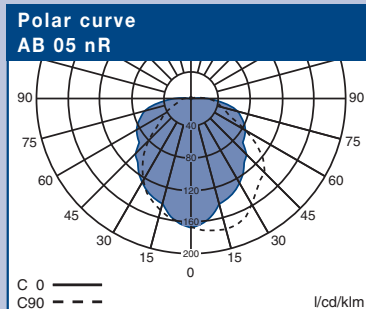

Technical data

Ex-Bulkhead light fitting AB 05

Marking to 94/9/EC	AB 05 Ex-e	⊕ II 2 G Ex de IIC T3/T2	⊕ II 2 D Ex tD A21 IP66 T125 °C
	AB 05 Ex-d	⊕ II 2 G Ex d IIB (+H2) T4/T3 ¹⁾	
	AB 05 nR	⊕ II 3 G nR II T4/T3	⊕ II 3 D Ex tD A22 IP66 T100/125/140 °C
EC-Type Examination Certificate	AB 05 Ex-e	BVS 07 ATEX E 152 X	
	AB 05 Ex-d	PTB 08 ATEX 1001 X	
Type Examination Certificate	AB 05 nR	BVS 07 ATEX E 151	
Permissible ambient temperature		-20 °C to +40 °C	
		-55 °C to +55 °C (option, depends on version)	
Rated voltage		max. 250 V ²⁾ (AB 05 Ex e/nR)	
		230 V (AB 05 Ex d)	
Frequency		50 - 60 Hz	
Connecting terminals		L1, N, 1 x 1.5 - 4 mm ² , PE: 2 x 1.5 - 4 mm ²	
Insulation class		I	
Lamp/Illuminant		1)	
Degree of protection accd. EN 60529		IP66	
Cable glands/Gland plates/Enclosure drilling		1 x M20/M25 x 1.5 / 2 x M20/25 x 1.5 one plugged, or 1 x 3/4" ISO 7/1 / 2 x 3/4" ISO 7/1 one plugged	
Dimensions (L x W x H)		360 x 230 x 175 mm	
Weight		1)	
Type of mounting		ceiling/wall mounting	
Enclosure material		light alloy	
Enclosure colour		grey	
Protective cover/protective bowl		borosilicate glass	
Enclosure earth		2 x 6 mm ²	

¹⁾ see ordering details

²⁾ other voltages on request

Dimension drawing | Polar curves

AB 05

Dimensions in mm

1
2
3
4
5
6
7
8
9
10
11
12

Ex-ceiling light fittings

Ordering details