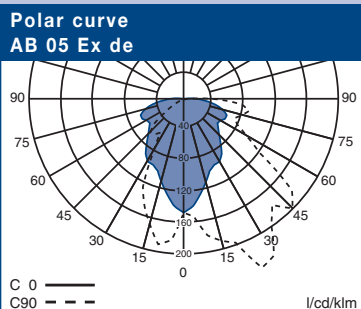

Technical data

Ex-Bulkhead light fitting AB 05

Marking to 94/9/EC	AB 05 Ex-e	⊕ II 2 G Ex de IIC T3/T2	⊕ II 2 D Ex tD A21 IP66 T125 °C
	AB 05 Ex-d	⊕ II 2 G Ex d IIB (+H2) T4/T3 ¹⁾	
	AB 05 nR	⊕ II 3 G nR II T4/T3	⊕ II 3 D Ex tD A22 IP66 T100/125/140 °C
EC-Type Examination Certificate	AB 05 Ex-e	BVS 07 ATEX E 152 X	
	AB 05 Ex-d	PTB 08 ATEX 1001 X	
Type Examination Certificate	AB 05 nR	BVS 07 ATEX E 151	
Permissible ambient temperature		-20 °C to +40 °C	
		-55 °C to +55 °C (option, depends on version)	
Rated voltage		max. 250 V ²⁾ (AB 05 Ex e/nR)	
		230 V (AB 05 Ex d)	
Frequency		50 - 60 Hz	
Connecting terminals		L1, N, 1 x 1.5 - 4 mm ² , PE: 2 x 1.5 - 4 mm ²	
Insulation class		I	
Lamp/Illuminant		1)	
Degree of protection accd. EN 60529		IP66	
Cable glands/Gland plates/Enclosure drilling		1 x M20/M25 x 1.5 / 2 x M20/25 x 1.5 one plugged, or 1 x 3/4" ISO 7/1 / 2 x 3/4" ISO 7/1 one plugged	
Dimensions (L x W x H)		360 x 230 x 175 mm	
Weight		1)	
Type of mounting		ceiling/wall mounting	
Enclosure material		light alloy	
Enclosure colour		grey	
Protective cover/protective bowl		borosilicate glass	
Enclosure earth		2 x 6 mm ²	

¹⁾ see ordering details

²⁾ other voltages on request

Dimension drawing | Polar curves

AB 05

Dimensions in mm

1
2
3
4
5
6
7
8
9
10
11
12

Ex-ceiling light fittings

Ordering details